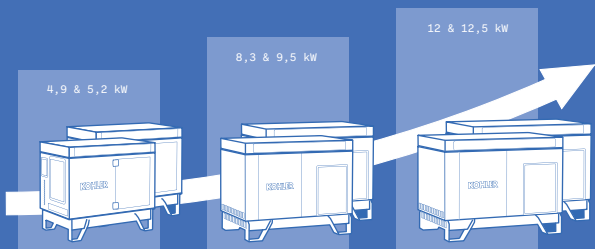

ADVANTAGES OF THE RANGE

Sound level

>95 LwA dB(A) across the range

Power

from 4.9 kW to 15.6 kVA

Autonomy

from 10.4 to 22.5 h

Usage

Can be used in extreme outdoor conditions from -20 °C to 49 °C.

Specifications

High-quality steel alloy offering excellent corrosion resistance.

HVO

Engines compatible with HVO100 without modifications

GSC

Generator Smart Care as standard, for tracking generating set maintenance.